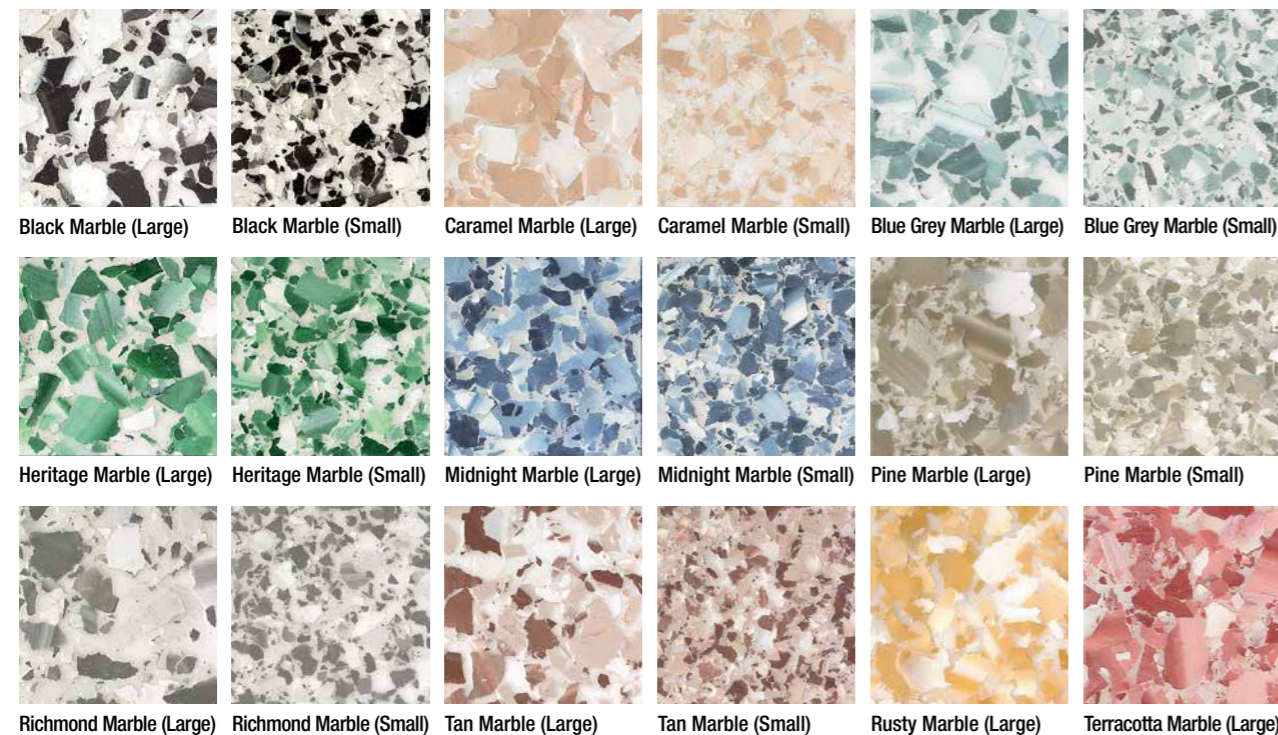

The attractive multi-coloured Enviroflake Flooring System is a very popular and decorative floor finish for amenities, kitchens, retail shops and showrooms. Flake colours can be mixed and matched to blend in with surrounding

Marbletone Blend Range

A range of marble-look pre-blended flakes in large and small sizes. Supplied in 4kg pails.

All Marbletone Blend colours utilise a White Basecoat.

New Generation Blend Range

A new range of blended flakes in neutral tones for a clean appearance (small size only). Supplied in 4kg pails.

Desert Grey (Large)
Basecoat: Light Grey

Desert Grey (Small)
Basecoat: Light Grey

Driftwood (Large)
Basecoat: White

Driftwood (Small)
Basecoat: White

Eastwick (Large)
Basecoat: White

Eastwick (Small)
Basecoat: White

Autumn
Basecoat: Neutral Grey

Aztec
Basecoat: Beige

Beach
Basecoat: Merino

Blue Metal
Basecoat: Bridge Grey

Moss
Basecoat: Neutral Grey

Opal
Basecoat: Neutral Grey

Pewter
Basecoat: Bridge Grey

Red Earth
Basecoat: Beige