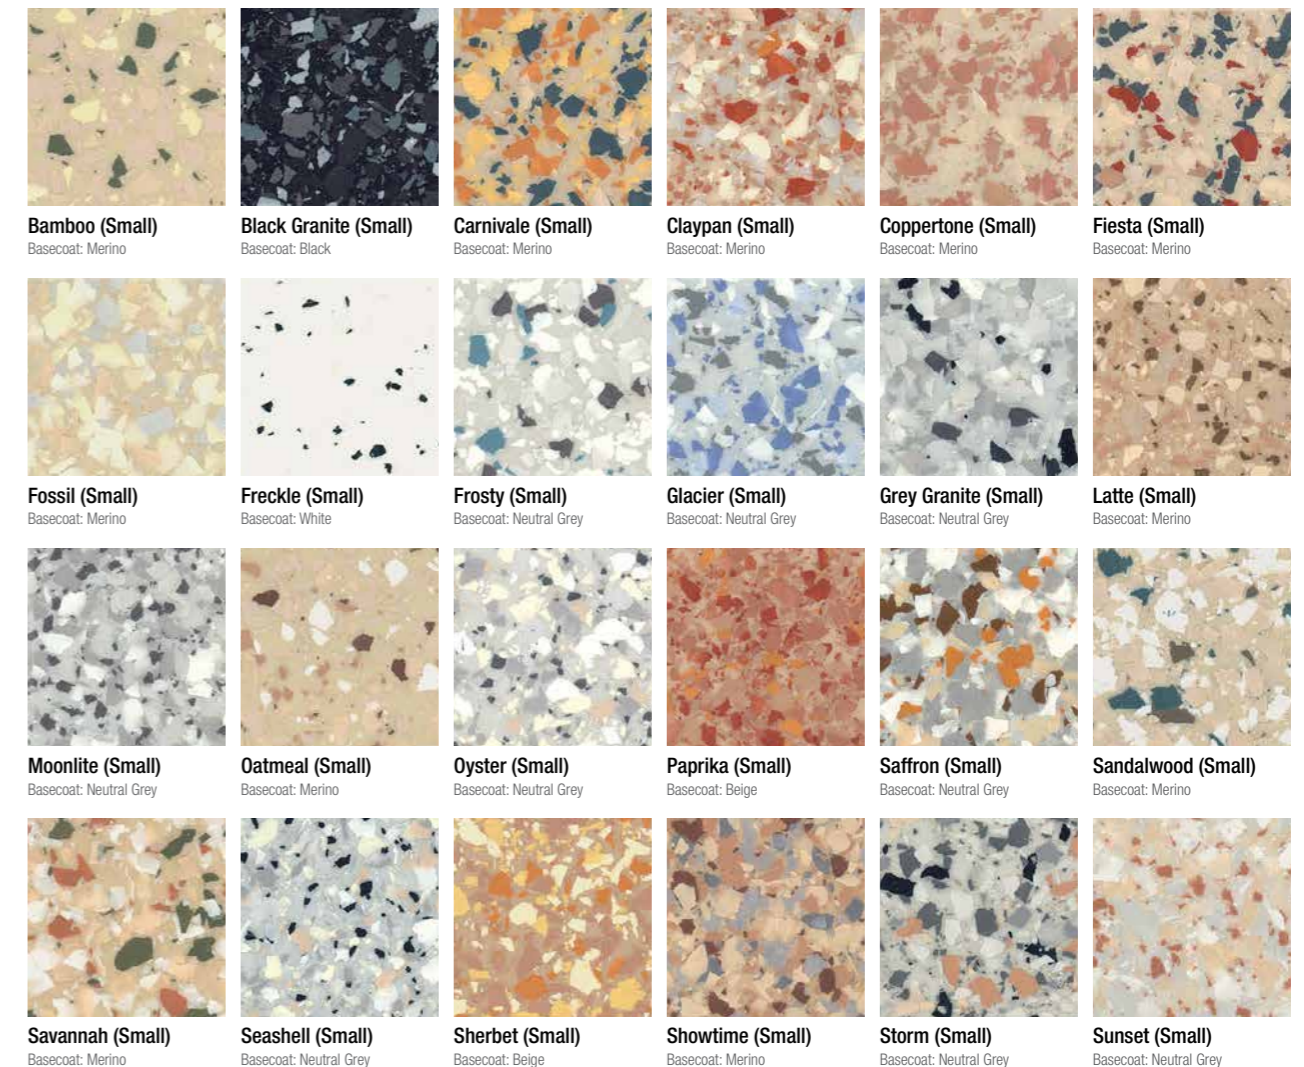

Marbletone Blend Range

A range of marble-look pre-blended flakes in large and small sizes. Supplied in 4kg pails.

All Marbletone Blend colours utilise a White Basecoat.

New Generation Blend Range

A new range of blended flakes in neutral tones for a clean appearance (small size only). Supplied in 4kg pails.

Standard Blend Range

Classic pre-blended flakes in large and small sizes. Supplied in 4kg pails.

Ash Grey (Large)
Basecoat: White

Ash Grey (Small)
Basecoat: White

Champagne (Large)
Basecoat: White

Champagne (Small)
Basecoat: White

Desert Grey (Large)
Basecoat: Light Grey

Desert Grey (Small)
Basecoat: Light Grey

Driftwood (Large)
Basecoat: White

Driftwood (Small)
Basecoat: White

Eastwick (Large)
Basecoat: White

Eastwick (Small)
Basecoat: White

Autumn
Basecoat: Neutral Grey

Aztec
Basecoat: Beige

Beach
Basecoat: Merino

Blue Metal
Basecoat: Bridge Grey

Moss
Basecoat: Neutral Grey

Opal
Basecoat: Neutral Grey

Pewter
Basecoat: Bridge Grey

Red Earth
Basecoat: Beige